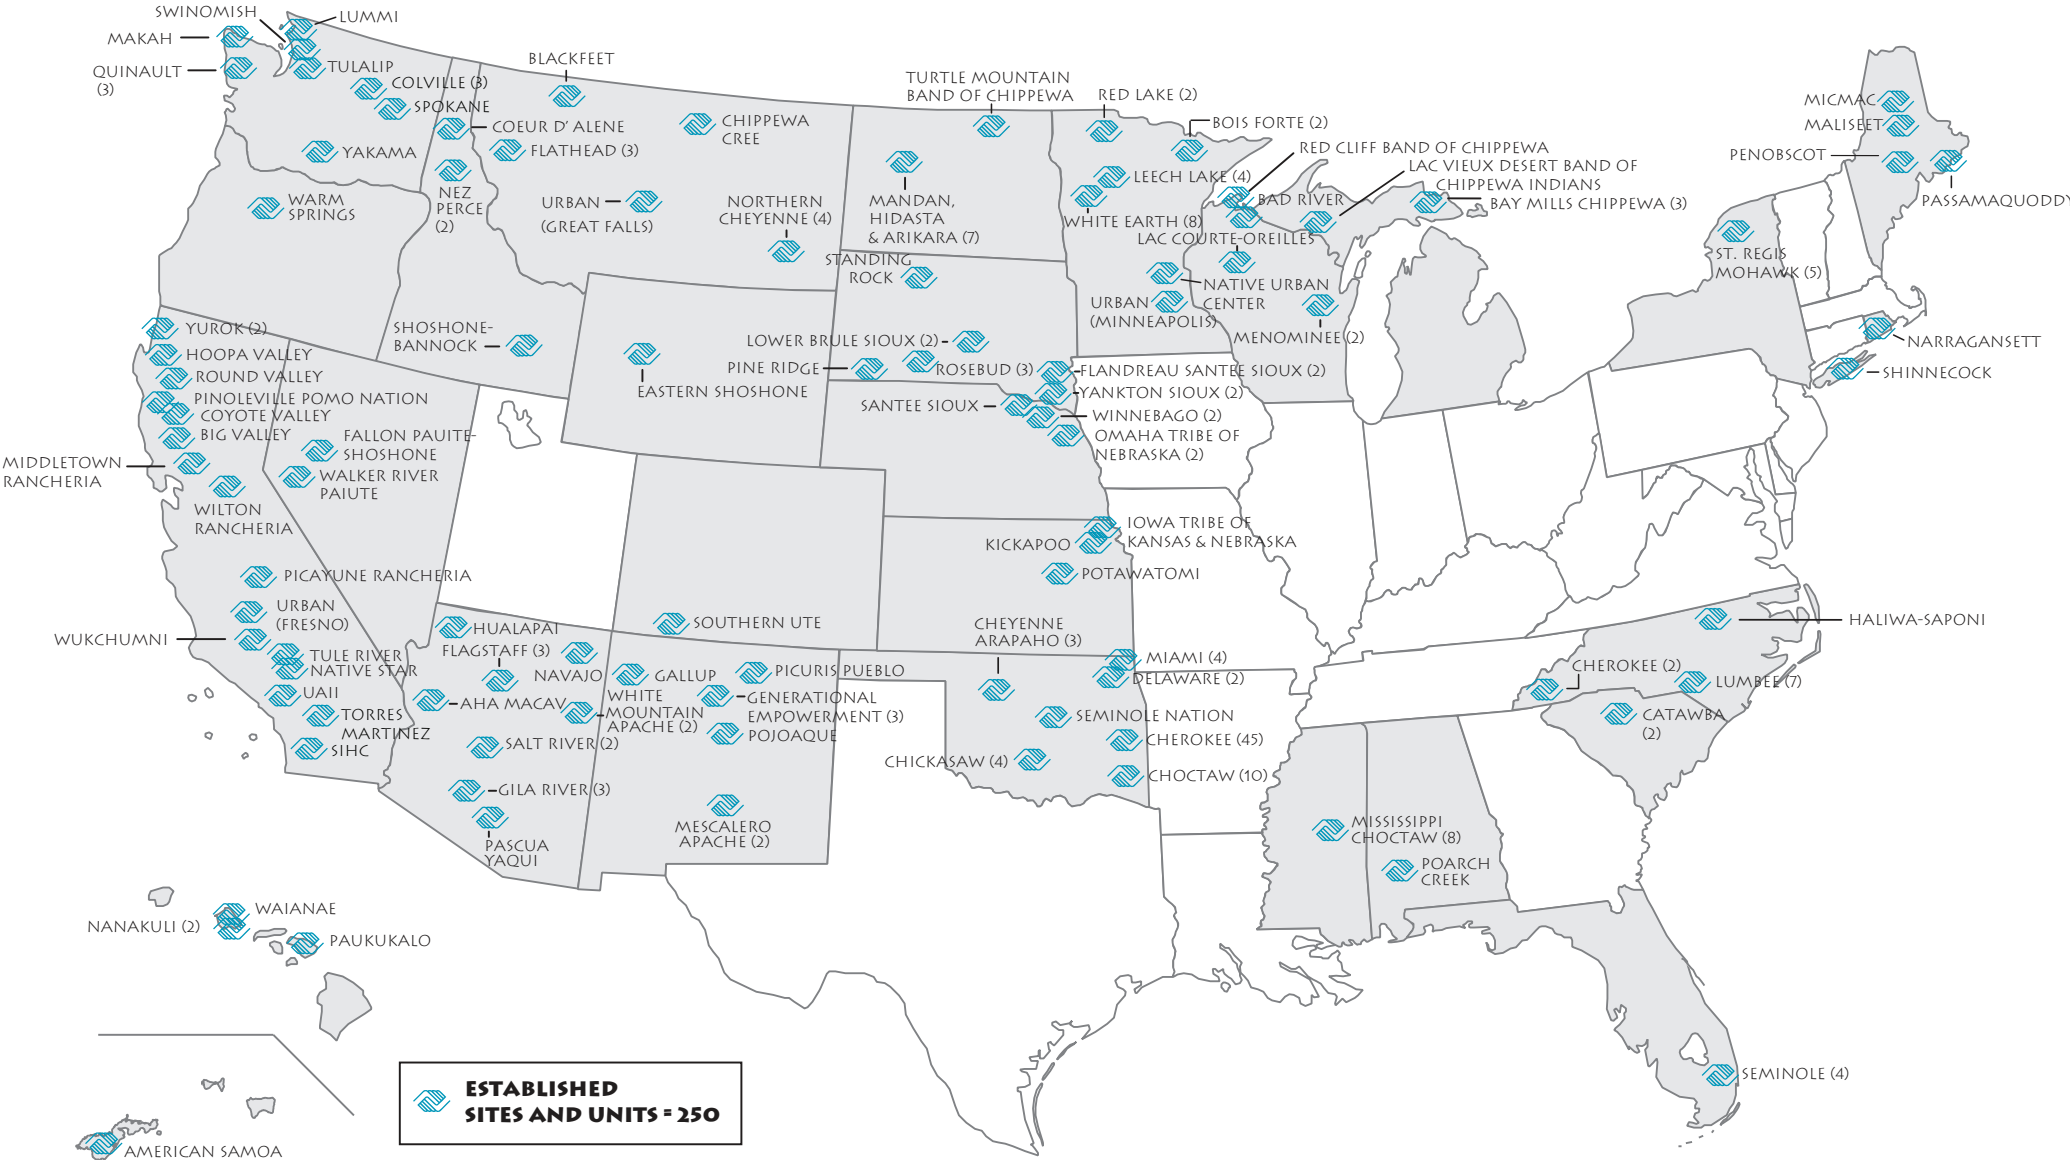

BOYS & GIRLS CLUBS IN NATIVE AMERICA

MARCH 2025

972-897-7819

WWW.NACLUBS.ORG

LIST OF CLUBS IN ALASKA:

BARROW	NOME
BREVIQ MISSION	NOORVIK
BRISTOL BAY	METLAKATLA
KAKE	SAND POINT
KENAITZE & SALAMATOF	SELAWIK
KETCHIKAN	ST. MARYS
KLAWOCK	TOGIAK
KOTZEBUE	TYONEK

SWINOMISH, LUMMI, MAKAH, QUINULT (3), TULALIP, COLVILLE (3), SPOKANE, BLACKFEET, COEUR D'ALENE, FLATHEAD (3), CHIPPEWA CREE, YAKAMA, NEZ PERCE (2), URBAN (GREAT FALLS), NORTHERN CHEYENNE (4), MANDAN, HIDASTA & ARIKARA (7), STANDING ROCK, TURTL MOUNTAIN BAND OF CHIPPEWA, RED LAKE (2), BOIS FORTE (2), MICMAC, MALISEET, PENOBSCOT, PASSAMAQUODDY, WARM SPRINGS, RED CLIFF BAND OF CHIPPEWA, LAC VIEUX DESERT BAND OF CHIPPEWA INDIANS, BAY MILLS CHIPPEWA (3), ST. REGIS MOHAWK (5), NARRAGANSETT, SHINNECOCK, YURUK (2), HOOPA VALLEY, ROUND VALLEY, PINOLEVILLE POMO NATION, COYOTE VALLEY, BIG VALLEY, FALLON PAUIE, SHOSHONE, WALKER RIVER PAUIE, WILTON RANCHERIA, MIDDLETOWN RANCHERIA, PICAYUNE RANCHERIA, URBAN (FRESNO), TULE RIVER NATIVE STAR, UAI, TORRES MARTINEZ, SIHC, AHA MACAV, WHITE MOUNTAIN APACHE (2), POJOAQUE, SOUTHERN UTE, CHEYENNE ARAPAHO (3), KICKAPOO, IOWA TRIBE OF KANSAS & NEBRASKA, POTAWATOMI, HUALAPAI, FLAGSTAFF (3), NAVAJO, GALLUP, PICURIS PUEBLO, MIAMI (4), DELAWARE (2), SEMINOLE NATION, CHEROKEE (45), CHOCTAW (10), CHICKASAW (4), SEMINOLE (4), HALIWA-SAPONI, CHEROKEE (2), LUMBEE (7), CATAWBA (2), MISSISSIPPI CHOCTAW (8), POARCH CREEK, WUKCHUMNI, WAIANAE, NANAKULI (2), PAUKUKALO, AMERICAN SAMOA