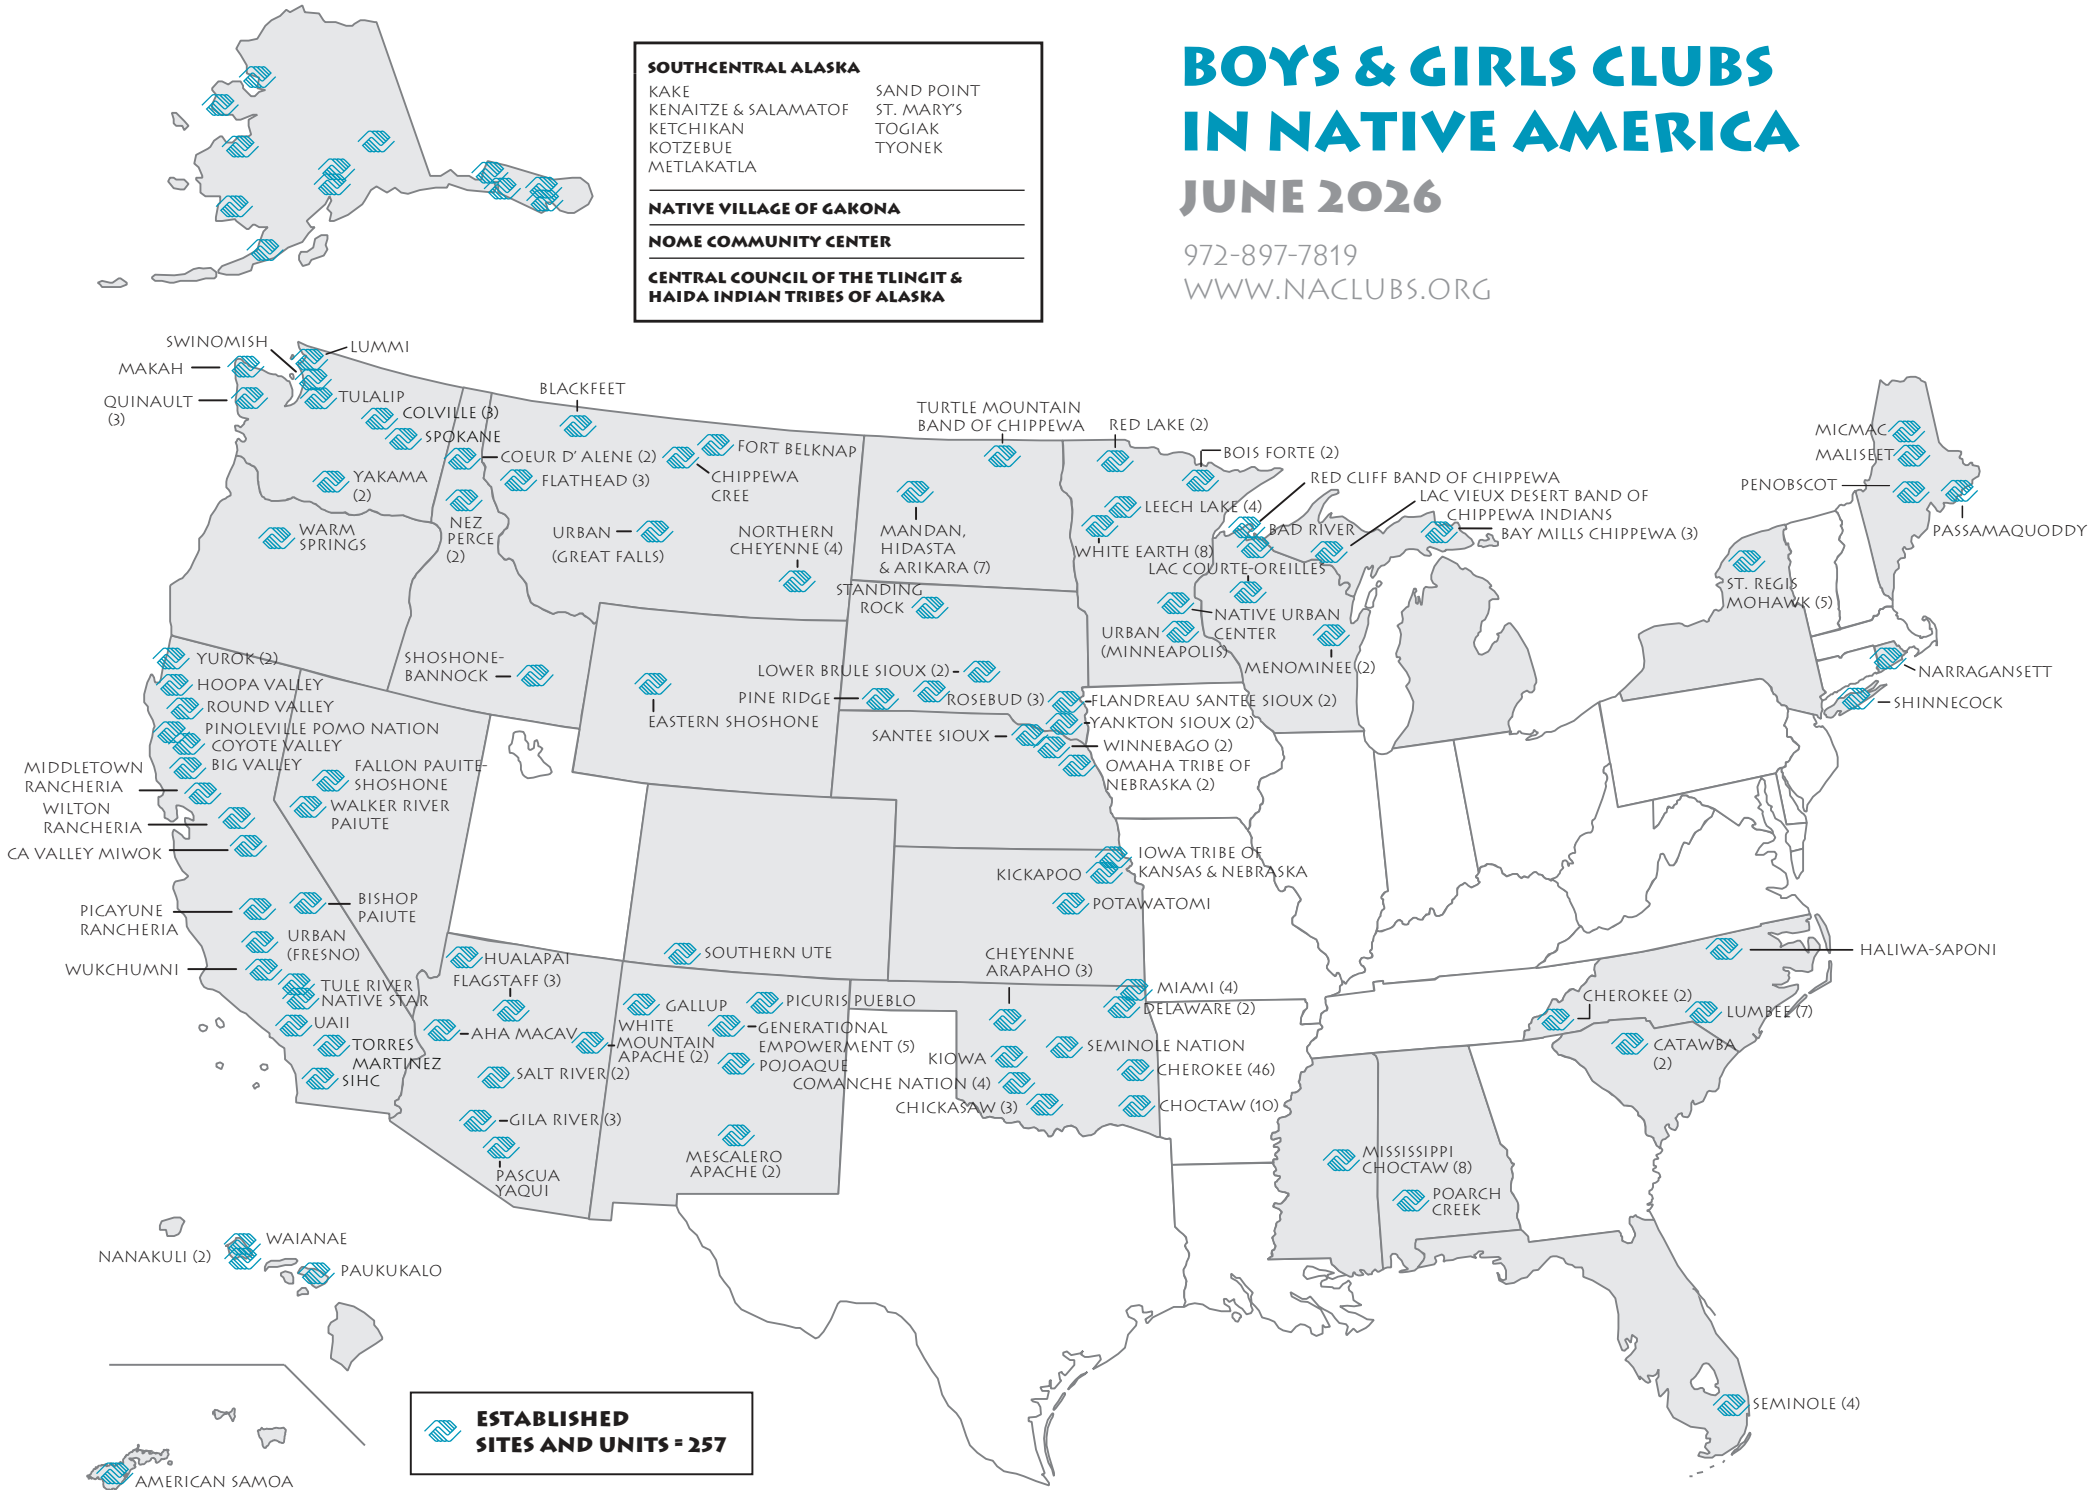

NATIVE VILLAGE OF GAKONA

NOME COMMUNITY CENTER

CENTRAL COUNCIL OF THE TLINGIT & HAIDA INDIAN TRIBES OF ALASKA

- SWINOMISH
- MAKAH
- QUINULT (3)
- LUMMI
- TULALIP
- COLVILLE (3)
- BLACKFEET
- SPOKANE
- YAKAMA (2)
- COEUR D'ALENE (2)
- FLATHEAD (3)
- FORT BELKNAP
- CHIPPEWA CREE
- WARM SPRINGS
- NEZ PERCE (2)
- URBAN (GREAT FALLS)
- NORTHERN CHEYENNE (4)
- MANDAN, HIDASTA & ARIKARA (7)
- TURTLE MOUNTAIN BAND OF CHIPPEWA
- RED LAKE (2)
- BOIS FORTE (2)
- LEECH LAKE (4)
- BAD RIVER
- RED CLIFF BAND OF CHIPPEWA
- LAC VIEUX DESERT BAND OF CHIPPEWA INDIANS
- BAY MILLS CHIPPEWA (3)
- MICMAC
- MALISEET
- PENOBSCOT
- PASSAMAQUODDY
- ST. REGIS
- MOHAWK (5)
- NARRAGANSETT
- SHINNECOCK
- YURUK (2)
- SHOSHONE-BANNOCK
- LOWER BRULE SIOUX (2)
- PINE RIDGE
- EASTERN SHOSHONE
- ROSEBUD (3)
- FLANDREAU SANTEE SIOUX (2)
- YANKTON SIOUX (2)
- WINNEBAGO (2)
- OMAHA TRIBE OF NEBRASKA (2)
- HOOPA VALLEY
- ROUND VALLEY
- PINOLEVILLE POMO NATION
- COYOTE VALLEY
- BIG VALLEY
- FALLON PAUIUTE
- SHOSHONE
- WALKER RIVER PAUIUTE
- MIDDLETOWN RANCHERIA
- WILTON RANCHERIA
- CA VALLEY MIWOK
- PICAYUNE RANCHERIA
- BISHOP PAUIUTE
- URBAN (FRESNO)
- HUALAPAI
- FLAGSTAFF (3)
- SOUTHERN UTE
- CHEYENNE ARAPAHO (3)
- KICKAPOO
- IOWA TRIBE OF KANSAS & NEBRASKA
- POTAWATOMI
- MIAMI (4)
- DELAWARE (2)
- CHEROKEE (2)
- LUMBEE (7)
- WUKCHUMNI
- TULE RIVER NATIVE STAR
- UAII
- TORRES MARTINEZ
- SIHC
- AHA MACAV
- WHITE MOUNTAIN APACHE (2)
- POJOAQUE
- COMANCHE NATION (4)
- CHICKASAW (3)
- SEMINOLE NATION
- CHEROKEE (46)
- CHOCTAW (10)
- GALLUP
- PICURIS PUEBLO
- GENERATIONAL EMPOWERMENT (5)
- KIOWA
- CHICKASAW (3)
- MIAMI (4)
- DELAWARE (2)
- CHEROKEE (2)
- LUMBEE (7)
- CATAWBA (2)
- GILA RIVER (3)
- PASCUA YAQUI
- MESCALERO APACHE (2)
- CHICKASAW (3)
- MIAMI (4)
- DELAWARE (2)
- CHEROKEE (2)
- LUMBEE (7)
- CATAWBA (2)
- MISSISSIPPI CHOCTAW (8)
- POARCH CREEK
- WAIANAE
- NANAKULI (2)
- PAUKUKALO
- AMERICAN SAMOA
- SEMINOLE (4)