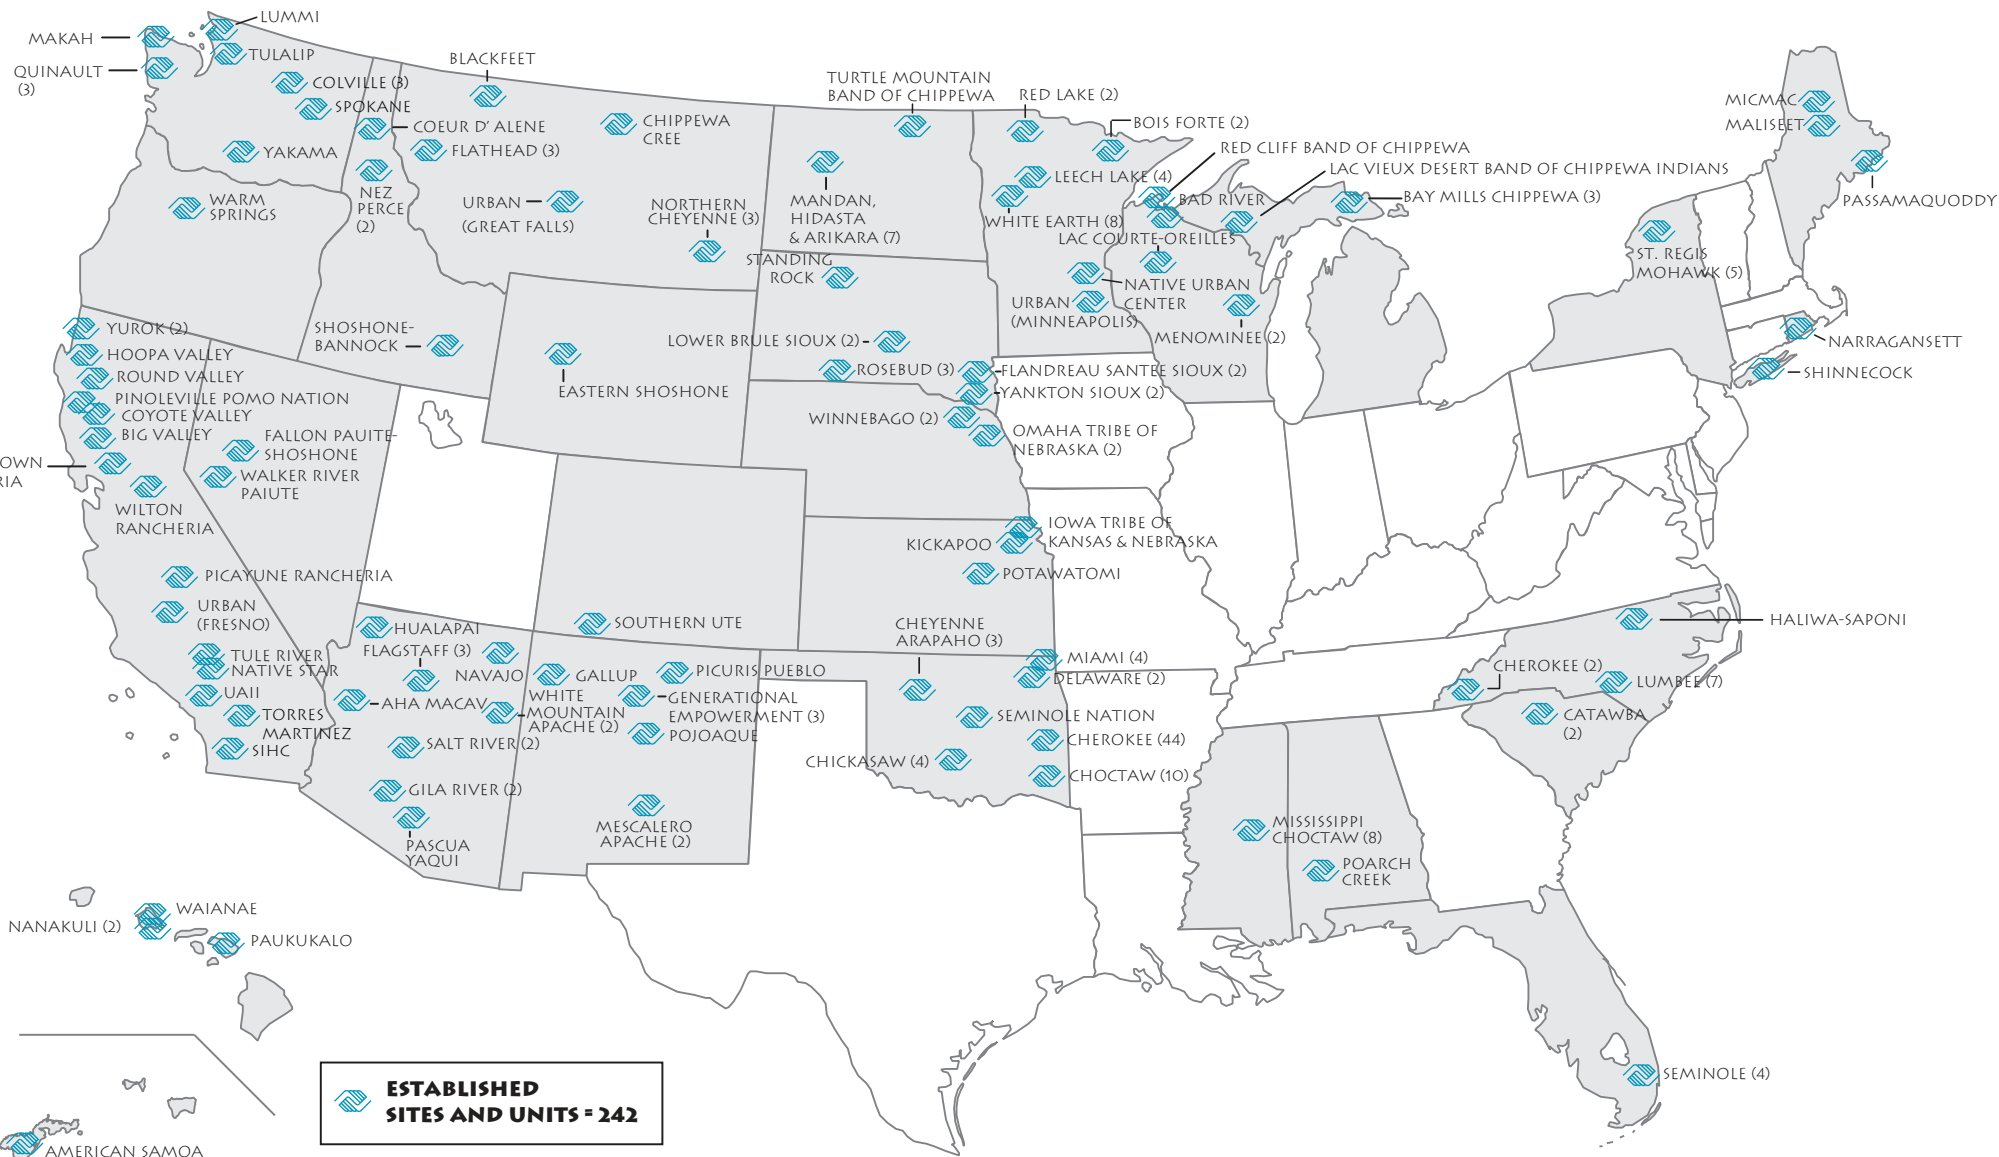

LIST OF CLUBS IN ALASKA:

BARROW	NOME
BREVIG MISSION	NOORVIK
BRISTOL BAY	METLAKATLA
KAKE	SAND POINT
KENAIITZE & SALAMATOF	SELAWIK
KETCHIKAN	ST. MARY'S
KLAWOCK	TOGIAK
KOTZEBUE	TYONEK

BOYS & GIRLS CLUBS IN NATIVE AMERICA

JUNE 2024

972-897-7819

WWW.NACLUBS.ORG

MAKAH — LUMMI
QUINAUULT (3) — TULALIP
COLVILLE (3) — BLACKFEET
SPOKANE — COEUR D'ALENE
YAKAMA — FLATHEAD (3)
WARM SPRINGS — NEZ PERCE (2)
URBAN (GREAT FALLS)
CHIPPewa CREEK
NORTHERN CHEYENNE (3)
MANDAN, HIDASTA & ARIKARA (7)
STANDING ROCK
TURTLE MOUNTAIN BAND OF CHIPPEWA
RED LAKE (2)
BOIS FORTE (2)
LEECH LAKE (4)
BAD RIVER
WHITE EARTH (8)
LAC COURTE-OREILLES
NATIVE URBAN CENTER
URBAN (MINNEAPOLIS)
MENOMINEE (2)
RED CLIFF BAND OF CHIPPEWA
LAC VIEUX DESERT BAND OF CHIPPEWA INDIANS
BAY MILLS CHIPPEWA (3)
MICHIGAN — MICMAC
MALISEET
PASSAMAQUODDY
ST. REGIS MOHAWK (5)
NARRAGANSETT
SHINNECOCK
YUROK (2)
HOOPA VALLEY
ROUND VALLEY
PINOLEVILLE POMO NATION
COYOTE VALLEY
BIG VALLEY
FALLON PAUIE
SHOSHONE
WALKER RIVER PAUIE
MIDDLETOWN RANCHERIA
WILTON RANCHERIA
PICAYUNE RANCHERIA
URBAN (FRESNO)
TULE RIVER NATIVE STAR
UAI
TORRES MARTINEZ
SIHC
SHOSHONE-BANNOCK
EASTERN SHOSHONE
LOWER BRULE SIOUX (2)
ROSEBUD (3)
FLANDREAU SANTEE SIOUX (2)
YANKTON SIOUX (2)
WINNEBAGO (2)
OMAHA TRIBE OF NEBRASKA (2)
IOWA TRIBE OF KANSAS & NEBRASKA
KICKAPOO
POTAWATOMI
CHEYENNE ARAPAHO (3)
MIAMI (4)
DELAWARE (2)
SEMINOLE NATION
CHEROKEE (44)
CHOCTAW (10)
HALIWA-SAPONI
CHEROKEE (2)
LUMBEE (7)
CATAWBA (2)
MISSISSIPPI CHOCTAW (8)
POARCH CREEK
GILA RIVER (2)
PASCUA YAQUI
MESCALERO APACHE (2)
GALLUP
PICURIS PUEBLO
GENERATIONAL EMPOWERMENT (3)
POJOAQUE
CHICKASAW (4)
SEMINOLE (4)