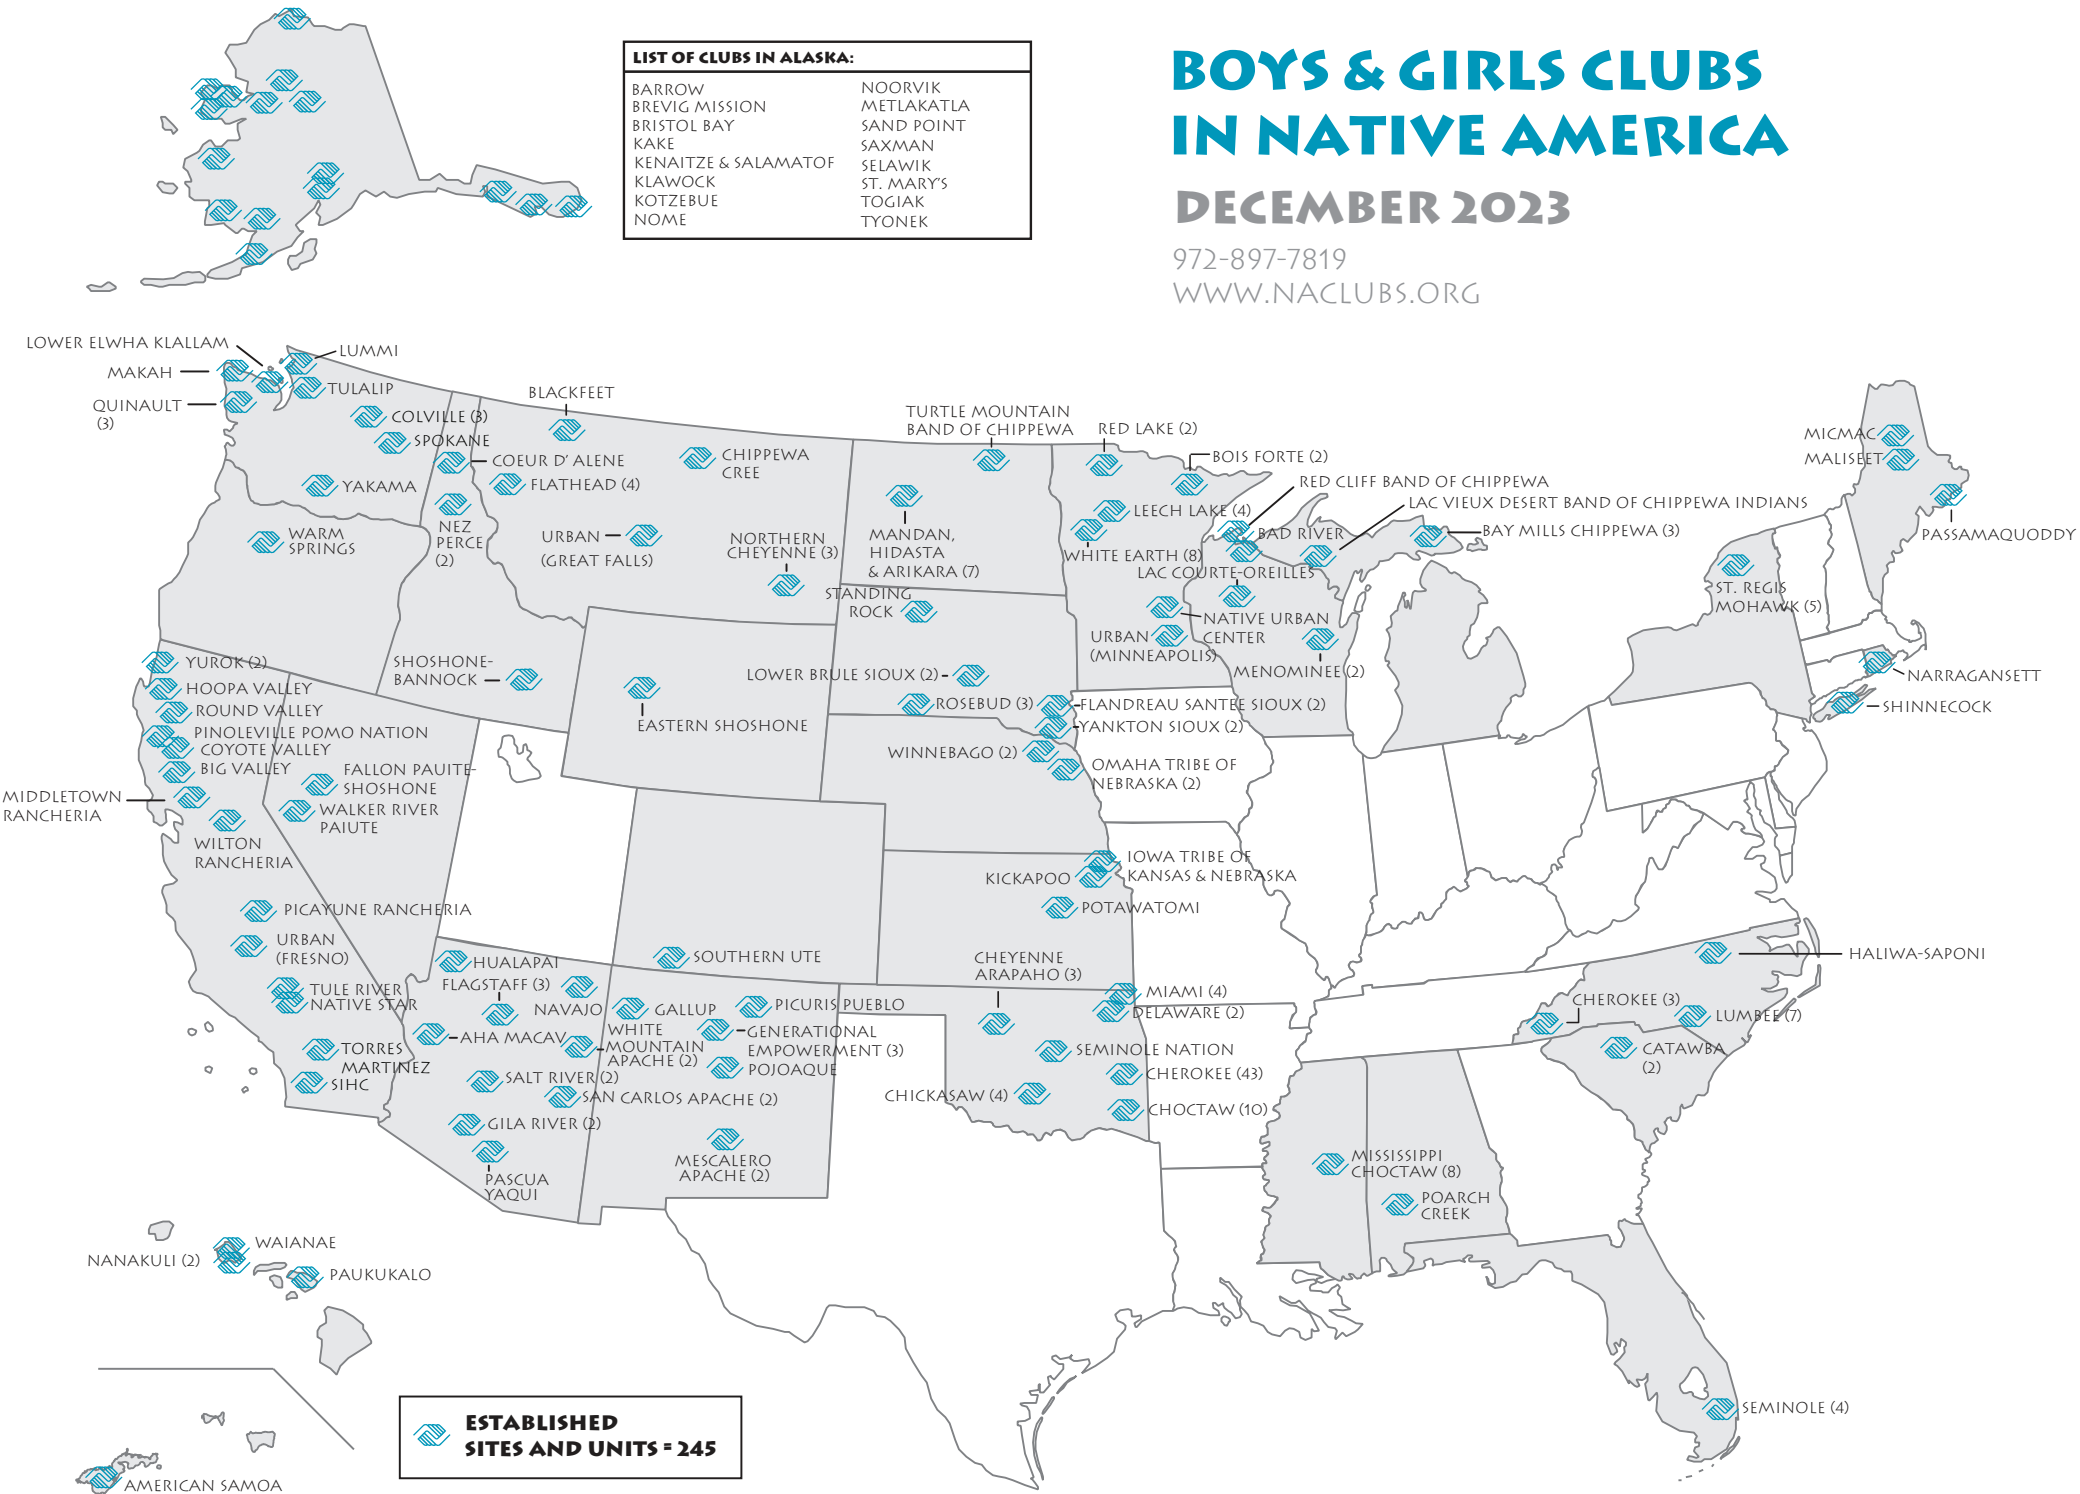

BOYS & GIRLS CLUBS IN NATIVE AMERICA

DECEMBER 2023

972-897-7819

WWW.NACLUBS.ORG

LIST OF CLUBS IN ALASKA:

- | | |
|----------------------|------------|
| BARROW | NOORVIK |
| BREVIK MISSION | METLAKATLA |
| BRISTOL BAY | SAND POINT |
| KAKE | SAXMAN |
| KENAITZE & SALAMATOF | SELAWIK |
| KLAWOCK | ST. MARYS |
| KOTZEBUE | TOGIAK |
| NOME | TYONEK |

LOWER ELWHA KLALLAM
MAKAH
QUINAUULT (3)
LUMMI
TULALIP
COLVILLE (3)
SPOKANE
YAKAMA
WARM SPRINGS
NEZ PERCE (2)
URBAN (GREAT FALLS)
NORTHERN CHEYENNE (3)
MANDAN, HIDASTA & ARIKARA (7)
STANDING ROCK
SHOSHONE-BANNOCK
YURUK (2)
HOOPA VALLEY
ROUND VALLEY
PINOLEVILLE POMO NATION
COYOTE VALLEY
BIG VALLEY
FALLON PAIUTE
SHOSHONE
WALKER RIVER PAIUTE
MIDDLETOWN RANCHERIA
WILTON RANCHERIA
PICAYUNE RANCHERIA
URBAN (FRESNO)
TULE RIVER
NATIVE STAR
TORRES MARTINEZ SIHC
HUALAPAI
FLAGSTAFF (3)
NAVAJO
GALLUP
PICURIS PUEBLO
WHITE MOUNTAIN APACHE (2)
GENERATIONAL EMPOWERMENT (3)
POJOAQUE
SALT RIVER (2)
SAN CARLOS APACHE (2)
GILA RIVER (2)
PASCUA YAQUI
MESCALERO APACHE (2)
SOUTHERN UTE
CHEYENNE ARAPAHO (3)
KICKAPOO
POTAWATOMI
TURTLE MOUNTAIN BAND OF CHIPPEWA
RED LAKE (2)
BOIS FORTE (2)
LEECH LAKE (4)
BAD RIVER
WHITE EARTH (8)
LAC COURTE-OREILLES
NATIVE URBAN CENTER
URBAN (MINNEAPOLIS)
MENOMINEE (2)
FLANDREAU SANTEE SIOUX (2)
YANKTON SIOUX (2)
OMAHA TRIBE OF NEBRASKA (2)
IOWA TRIBE OF KANSAS & NEBRASKA
MIAMI (4)
DELAWARE (2)
SEMINOLE NATION
CHEROKEE (43)
CHOCTAW (10)
CHICKASAW (4)
RED CLIFF BAND OF CHIPPEWA
LAC VIEUX DESERT BAND OF CHIPPEWA INDIANS
BAY MILLS CHIPPEWA (3)
MICMAC
MALISEET
PASSAMAQUODDY
ST. REGIS MOHAWK (5)
NARRAGANSETT
SHINNECOCK
HALIWA-SAPONI
CHEROKEE (3)
LUMBEE (7)
CATAWBA (2)
MISSISSIPPI CHOCTAW (8)
POARCH CREEK
SEMINOLE (4)